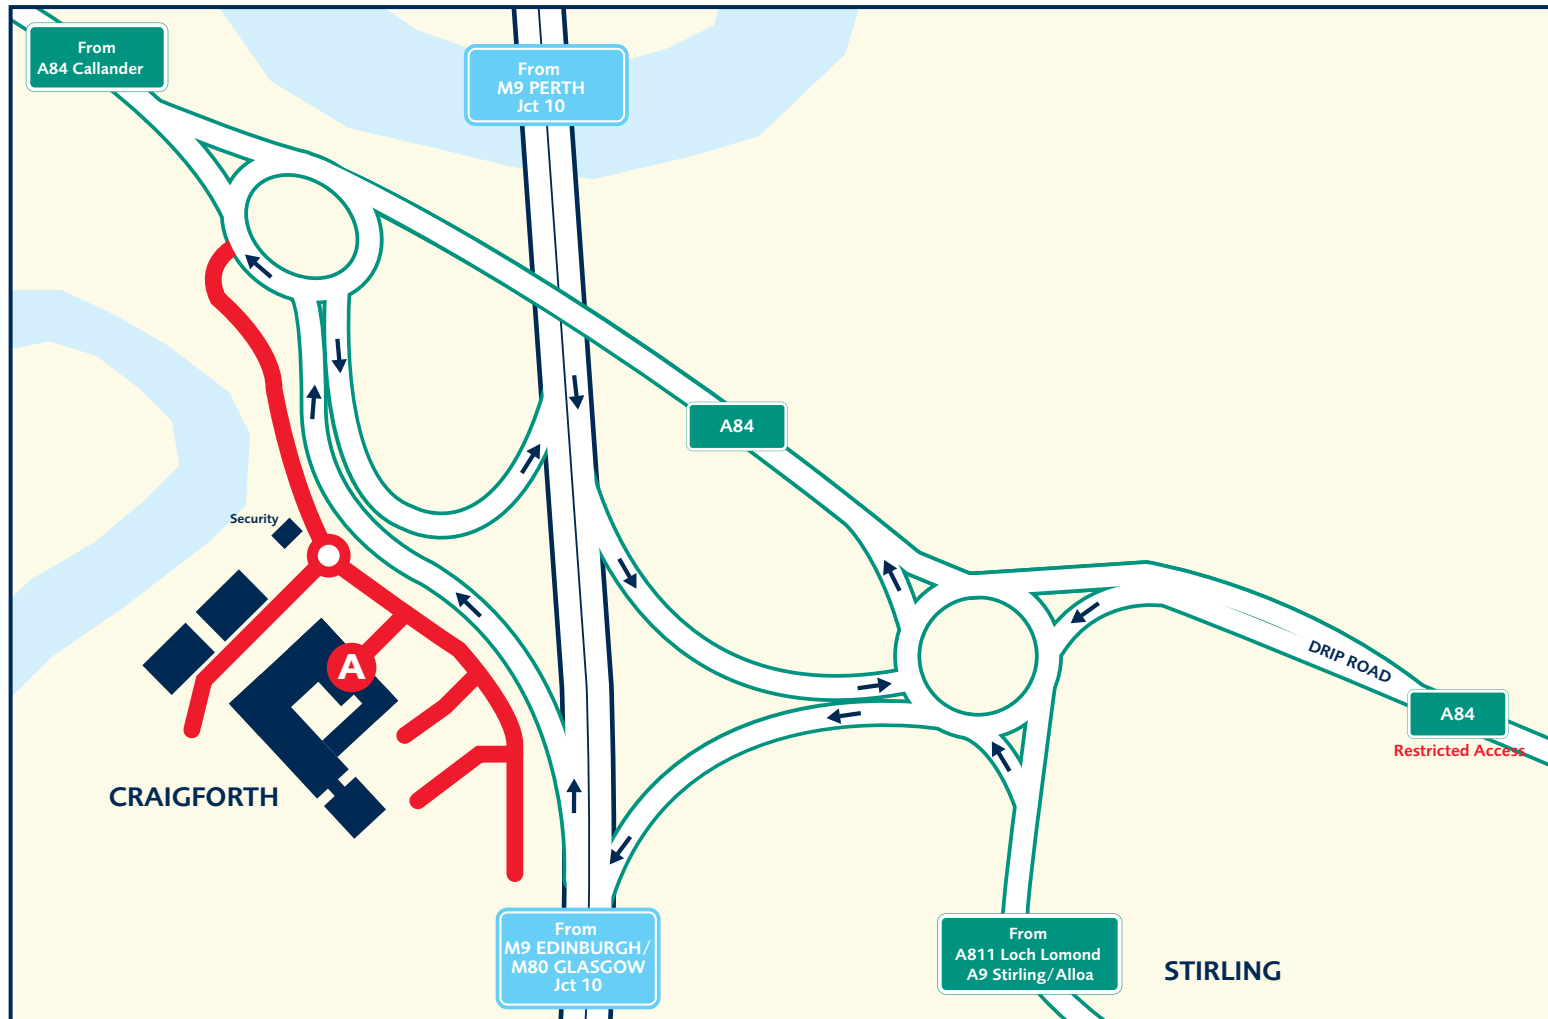

Prudential UK – Craigforth

CorporateProperty

PRUDENTIAL

A Craigforth

Craigforth, Stirling, FK9 4UE
tel: 01786 403636

Car

- Craigforth is just off Junction 10 on the M9. Please stop at the Gatehouse, which is situated on the right hand side of the main drive, where Security will direct you to the Visitors Car Park and give you directions to the Reception Desk.

Rail

- The nearest station is in Stirling town centre. Craigforth is approximately 2 miles from the station. Prudential operates a bus service to and from the station which can be booked via reception on 01786 403636. There is also a Taxi Rank outside the station and the typical charge to Craigforth is approximately £5.

Air

- Edinburgh Airport is approximately 40 minutes from Craigforth. Prudential provides an airport shuttle service which can be booked via Reception on 01786 403636.