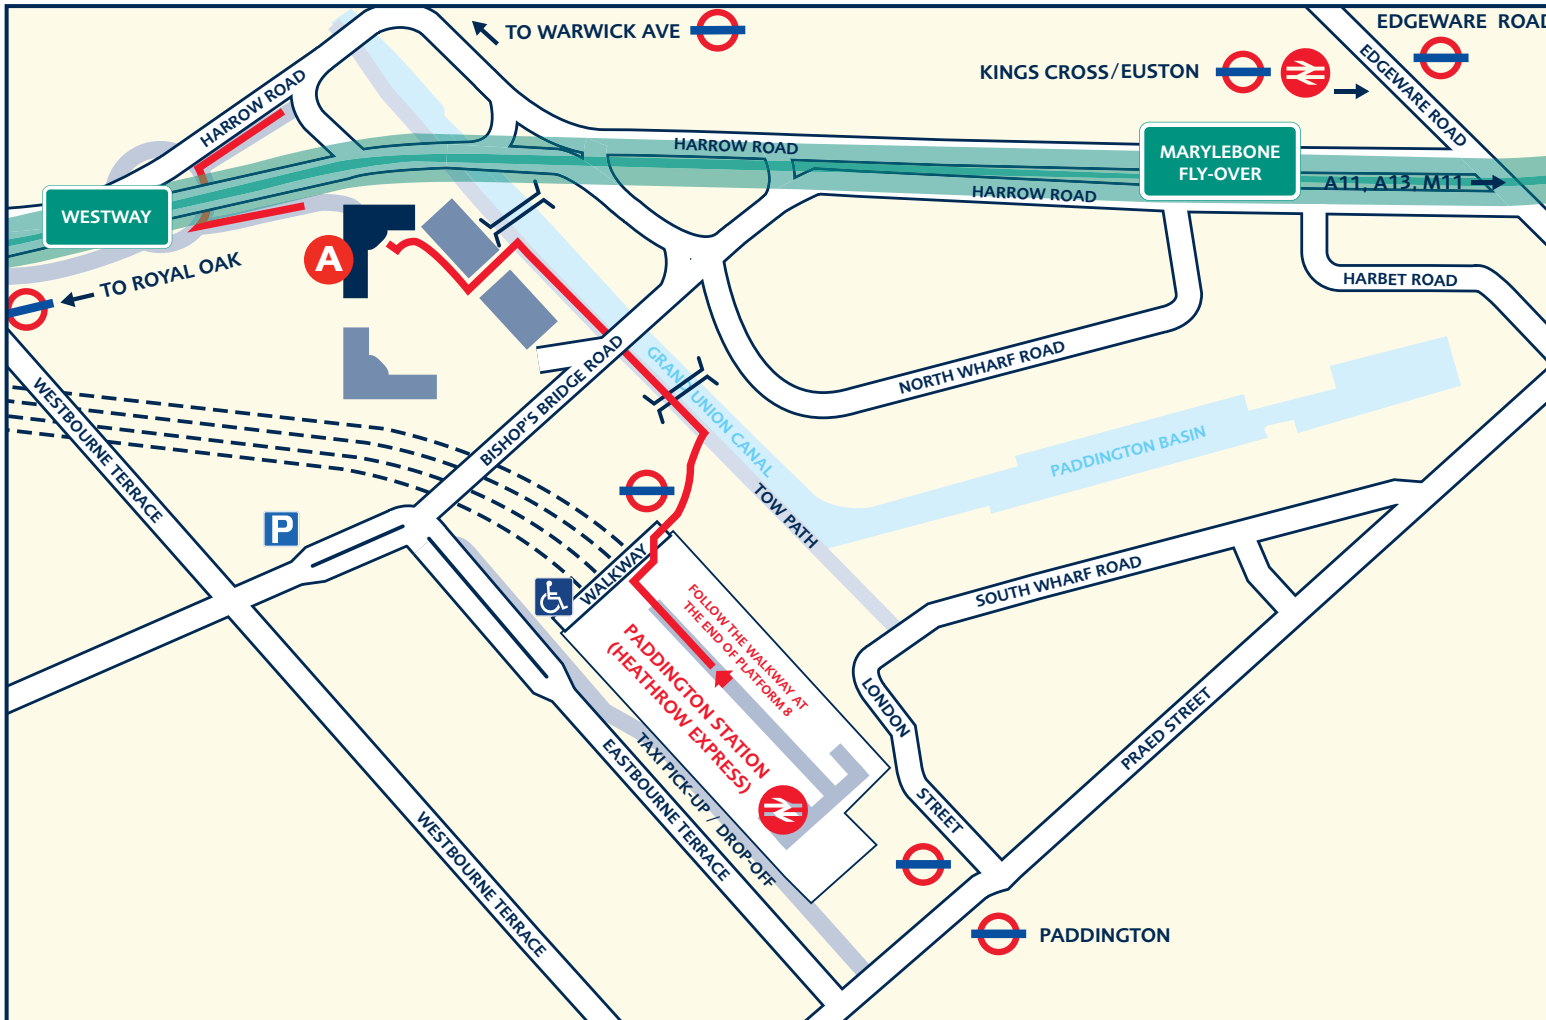

Prudential UK – Paddington

CorporateProperty

PRUDENTIAL

A Sheldon Square

3 Sheldon Square, London, W2 6PR
tel: 020 7150 2000

Rail / On Foot

Sheldon Square is easily accessible from Paddington mainline rail station and the Bakerloo, District, Circle and Metropolitan underground lines.

- Walk through the mainline station up platform 8 (keeping the platform on your left-hand side as if you are going to catch a train) and walk up the ramp at the end of the platform.
- Follow the path round to the right and take a left at the brick wall. Look out for signage to Sheldon Square.
- Walk down the path where you will walk alongside a canal.
- Take a left just before Starbucks and Prudential are in the glass building on your right (above Sainsbury and Toni & Guy).
- Sign in on the ground floor reception and make your way up to the 9th floor.